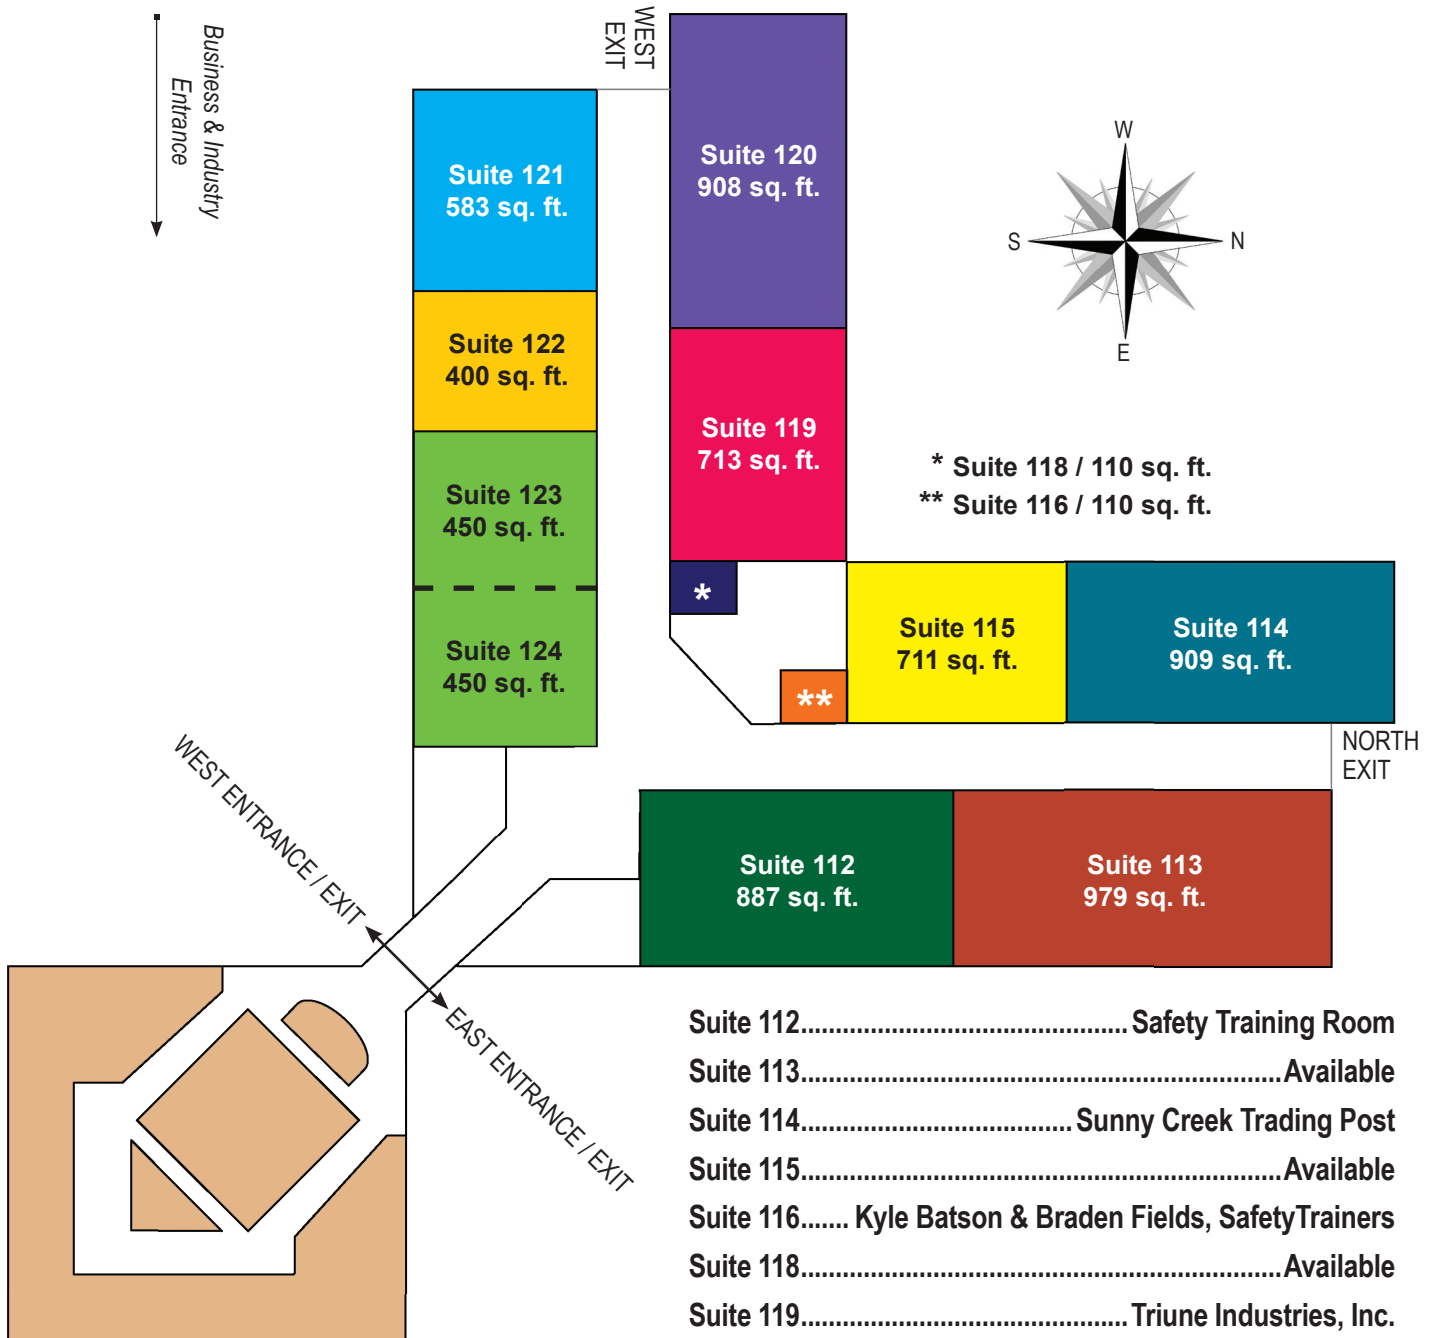

Pioneer Technology Center Incubator Suites

* Suite 118 / 110 sq. ft.
 ** Suite 116 / 110 sq. ft.

Suite 112.....	Safety Training Room
Suite 113.....	Available
Suite 114.....	Sunny Creek Trading Post
Suite 115.....	Available
Suite 116.....	Kyle Batson & Braden Fields, SafetyTrainers
Suite 118.....	Available
Suite 119.....	Triune Industries, Inc.
Suite 120	Triune Industries, Inc.
Suite 121	Contractor's Plan Room
Suite 122	Available
Suite 123	Available
Suite 124	Available